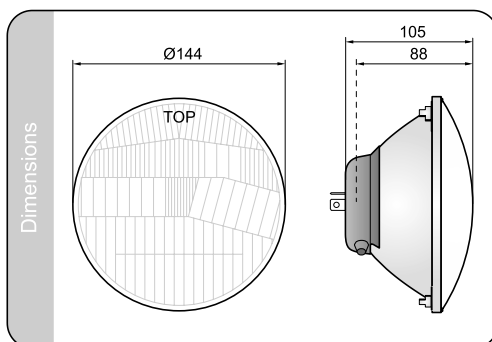

The metallic coating is treated with silicone varnish and silicon for protection.
Some versions come with bulbs.

Detailed information

Construction:

- metal reflector
- glass lens
- main bulb spring
- main bulb gasket (optional)

Other versions

Available multi-function lamp with three lights: passing, driving, parking.
Cat. No. RE.38307.H4

Bulbs

Fit bulb type:
R2 12V 45/40W or R2 24V 55/50W
H4 12V 60/55W or H4 24V 75/70W

Mounting accessories

Main bulb gasket
- catalogue number A.05820.

Parameters

The driving light guide number of head-lights (equipped with R2 bulb) which specifies the light's maximum candle power is 10 (it is about 50 lx within distance of 25 m).

The driving light guide number of head-lights (equipped with H4 bulb) which specifies the light's maximum candle power is 17,5 (it is about 85 lx within distance of 25 m).

Dedicated application

A - FSO 1500, Fiat 125p, Jelcz, Lada 2103 and 2106, Polonez, Star.

Cat. number	Homolog. code	Light function			Type	H4	R2	Traffic		Accessories		bulb H4 12V	bulb R2 12V	bulb T4W	housing	frame	mounting plate	adjustments	bulb gasket	corrector	wire	ornamentations	Application		Packaging / pc	
		passing light	driving light	parking light				right-hand	left-hand	universal	dedicated												blister pack	carton box		
RE.02507	025	•						•															A			1
RE.02607	026		•					•															A			1
RE.02707.H4	027	•						•															A			1
RE.38307.H4	027	•	•					•															A			1
RE.02807.H4	028		•					•															A			1

Homologation code means identifier of certification number.

- headlamps
- additional lamps
- work lamps
- special lamps
- signalling lamps
- bicycle lamps
- accessories