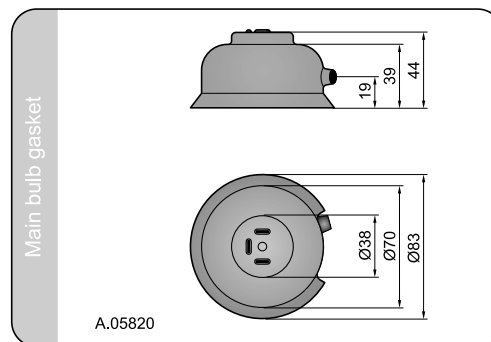

The metallic coating is treated with silicone varnish and silicon for protection.
Some versions come with bulbs.

Detailed information

Construction:

- metal reflector
- glass lens
- main bulb spring
- main bulb gasket (optional)

Other versions

Available multi-function lamp with three lights: passing, driving, parking.
Cat. No. RE.38307.H4

Bulbs

Fit bulb type:
R2 12V 45/40W or R2 24V 55/50W
H4 12V 60/55W or H4 24V 75/70W

Mounting accessories

Main bulb gasket
- catalogue number A.05820.

Parameters

The driving light guide number of head-lights (equipped with R2 bulb) which specifies the light's maximum candle power is 10 (it is about 50 lx within distance of 25 m).

The driving light guide number of head-lights (equipped with H4 bulb) which specifies the light's maximum candle power is 17,5 (it is about 85 lx within distance of 25 m).

Dedicated application

A - FSO 1500, Fiat 125p, Jelcz, Lada 2103 and 2106, Polonez, Star.

Cat. number	Homolog. code	Light function			Type	H4	R2	Traffic		Accessories		bulb H4 12V	bulb R2 12V	bulb T4W	housing	frame	mounting plate	adjustments	bulb gasket	corrector	wire	ornamentations	Application		Packaging / pc	
		passing light	driving light	parking light				right-hand	left-hand	universal	dedicated												blister pack	carton box		
RE.02507	025	•						•															A			1
RE.02607	026		•					•															A			1
RE.02707.H4	027	•						•															A			1
RE.38307.H4	027	•	•					•															A			1
RE.02807.H4	028		•					•															A			1

Homologation code means identifier of certification number.

- headlamps
- additional lamps
- work lamps
- special lamps
- signalling lamps
- bicycle lamps
- accessories