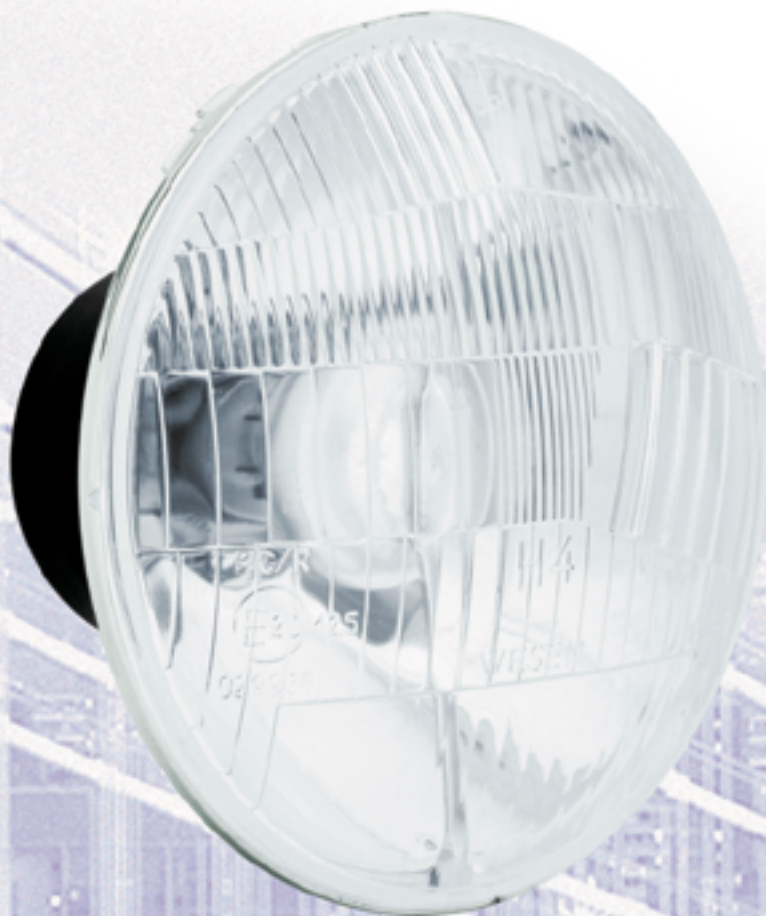

**WESEM**

*headlamps*

*Ø 144*

*replacement headlamps*

*R2 or H4*

*Star, Jelcz, Lada,*

*Polonez, Fiat 125p*

##### Construction:

- metal reflector
- glass lens
- main bulb spring
- main bulb gasket (optional)