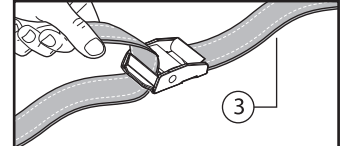

5

N		Q
3		1
	2,5 m/8ft