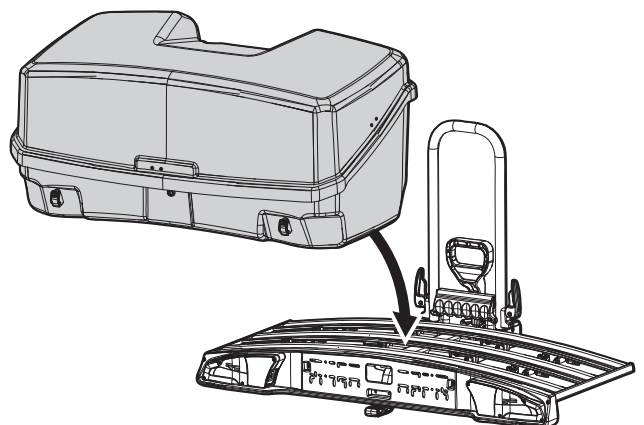

N	[IT]Componenti (Inclusi) [EN]Components (Included) [FR]Composants (Comprises) [DE]Die Komponenten (im Lieferumfang enthalten) [ES]Componentes (Incluido)	Q
1		1
2		1
3		1
4		2

N	[IT]Ricambi (A Richiesta) [EN]Spare Parts (Made to order) [FR]Pièces de rechange (Sur commande) [DE]E Teile (auf Anfrage) [ES]Piezas de recambio (Previa solicitud)	Codice-Code-Código	Q
2		000026400000	1
3		700001100000	1
4		700001200000	1
A		700000100000	1
B		700000200000	1
C		700013200000	2

①