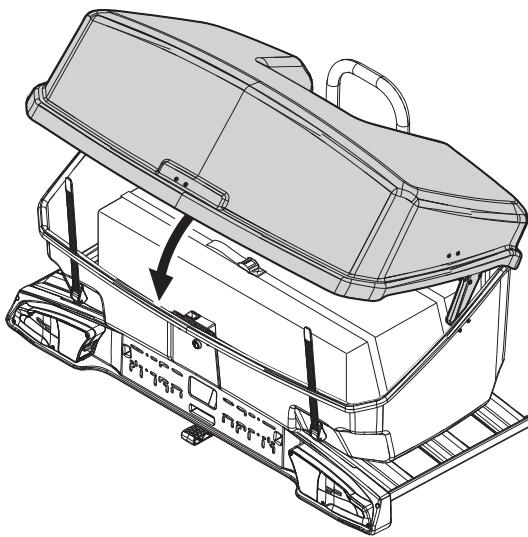

5

N		Q
3		1
	2,5 m/8ft	

6

Car Manual

MAX loaded

MAX loaded

+ + + **MAX**
10kg - 22lb 30kg - 66lb

Product registration

- IT) eu.menabocaraccessories.com/ita/product-support-ita
- EN) eu.menabocaraccessories.com/eng/product-support-eng
- DE) eu.menabocaraccessories.com/deu/product-support-deu
- FR) eu.menabocaraccessories.com/fra/product-support-fra
- ES) eu.menabocaraccessories.com/esp/product-support-esp

F.lli Menabò S.r.l.
Via 8 Marzo, 3
42025 Cavriago (RE) ITALY
customercare@fli-menabo.it
www.menabocaraccessories.com

Cod.Istr.	Data
500034700000	18/03/2021