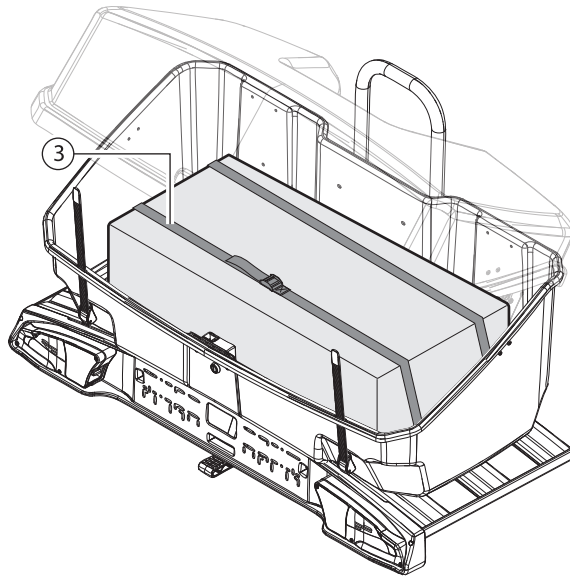

5

N		Q
3		1
	2,5 m/8ft