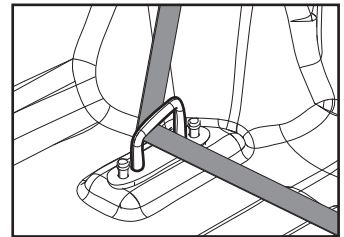

5

N		Q
3		1
	2,5 m/8ft