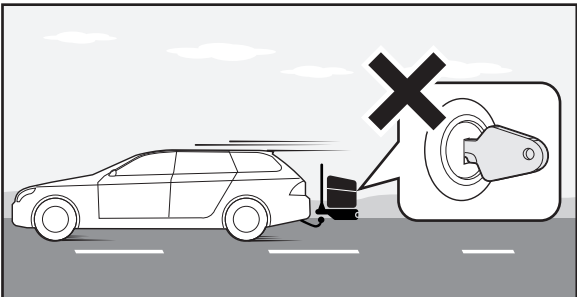

MAX loaded

 **MAX loaded**

 +  +  +  **MAX**
10kg - 22lb 30kg - 66lb

Product registration

- IT) eu.menabocaraccessories.com/ita/product-support-ita
- EN) eu.menabocaraccessories.com/eng/product-support-eng
- DE) eu.menabocaraccessories.com/deu/product-support-deu
- FR) eu.menabocaraccessories.com/fra/product-support-fra
- ES) eu.menabocaraccessories.com/esp/product-support-esp