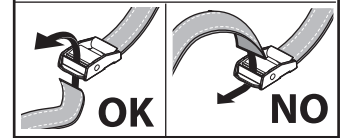

5

N		Q
3		1
	2,5 m/8ft